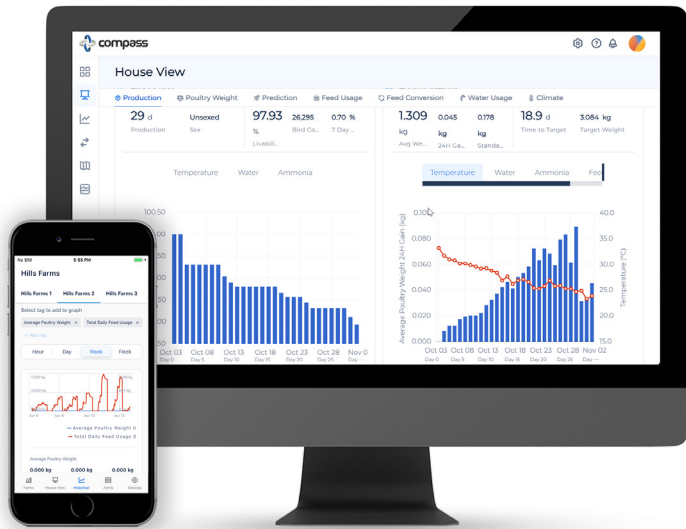

Optimizing Poultry Production With Digital Farming Tools

An Integrated Data Solution That Provides Real-Time Insights For Informed Decision-Making

Intelialia's solution integrates poultry-specific sensors, remote Data Management Software and data-driven predictive models. Combined, these tools provide a powerful decision-making system that helps poultry growers succeed and improve profitability by applying best practices consistently.

IoT & Sensors

Data Integration Platform

AI Solutions

Management Software