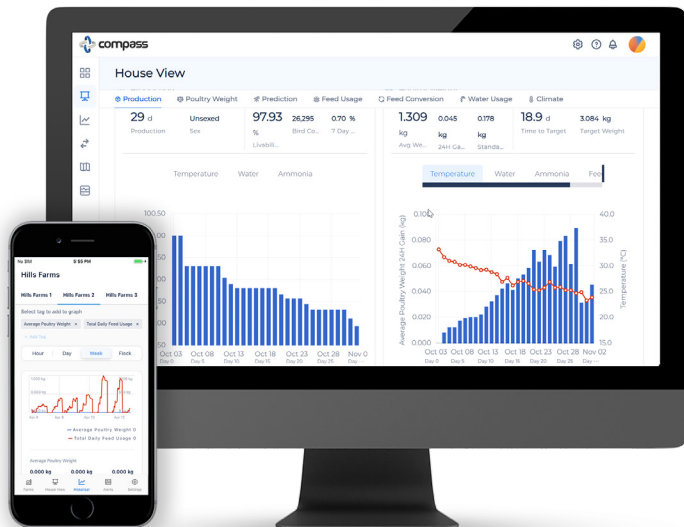

IPPE, Atlanta, 2024

PRESS RELEASE

Optimizing Poultry Production With Digital Farming Tools

An Integrated Data Solution That Provides Real-Time Insights For Informed Decision-Making

Inteliala's solution integrates poultry-specific sensors, remote Data Management Software and data-driven predictive models. Combined, these tools provide a powerful decision-making system that helps poultry growers succeed and improve profitability by applying best practices consistently.

IoT & Sensors

Data Integration Platform

AI Solutions

Management Software

A Flexible Package Adapted to Your Organization's Needs

Even if you already use the services of another company, you can choose to combine them with those of Inteliala, or opt for an all-Inteliala package.

By adopting a collaborative approach to data acquisition, we ensure that data is effectively used, regardless of its location. This approach empowers customers with flexible and always-relevant solutions that can adapt and evolve alongside their growth.

Providing IoT and Smart Sensors on The Farm

We offer an extensive selection of wireless and wired sensors and are continuously working to expand our range of compatible options.

Intelia's data collection solutions rely on essential livestock specific sensors, which play a crucial role by efficiently capturing vital data required for comprehensive analysis. The collected data is then processed and analyzed using Intelia's powerful analytics platform, Compass, to provide producers with valuable insights and actionable information.