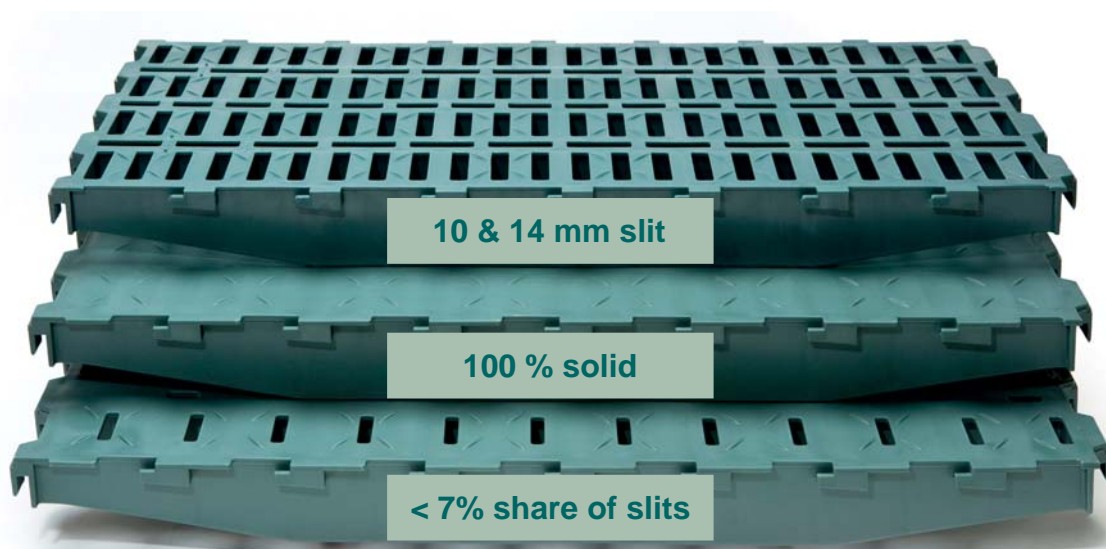

PREMIUMFLOOR®

Booth: C 10228

### PREMIUM Fattening panel system with resting areas

The new PREMIUMFLOOR fattening panel with a slit share of 14 % can be used as a clean resting area for piglets and fattening pigs as well as for stable mounting of automatic feeders. Above all with requirements of a minimum share of 40-50% for resting areas in fattening, the surface remains extremely clean.

Being the perfect complimentary panel, it has a spanned width of 800 mm (31 1/2") and a length of 400 mm (15 3/4"). As a consequence, up to 50% of the support beams can be saved. Installation is fast and simple. The new PREMIUM fattening panel can be perfectly used from piglet breeding to fattening (wean to finish).