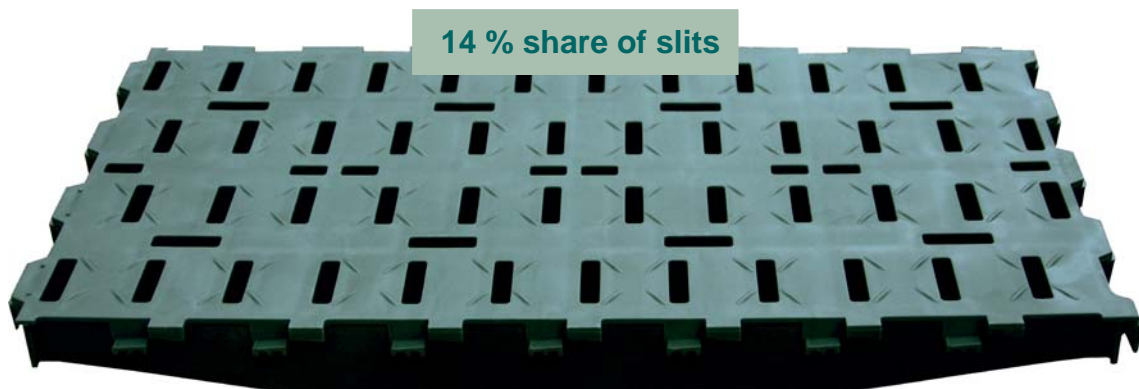

PREMIUMFLOOR®

Booth: C 10228

### PREMIUM Fattening panel system with resting areas

The new PREMIUMFLOOR fattening panel with a slit share of 14 % can be used as a clean resting area for piglets and fattening pigs as well as for stable mounting of automatic feeders. Above all with requirements of a minimum share of 40-50% for resting areas in fattening, the surface remains extremely clean.

Being the perfect complimentary panel, it has a spanned width of 800 mm (31 1/2") and a length of 400 mm (15 3/4"). As a consequence, up to 50% of the support beams can be saved. Installation is fast and simple. The new PREMIUM fattening panel can be perfectly used from piglet breeding to fattening (wean to finish).