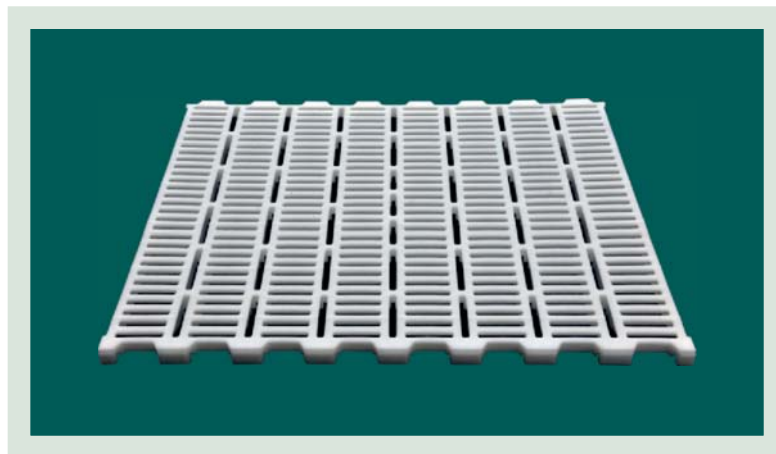

PREMIUMFLOOR®

Booth: C 10228

### PREMIUM poultry slat universal

PREMIUMFLOOR has extended their range of products by a universal poultry slat for ducks, geese, doves, turkey and hens. The new plastic panel is 600 mm (23 5/8") wide and 800 mm (31 1/2") long. It distinguishes itself by a slip-proof and clean surface, ultimate stability and a very good support of the animals' feet. Panels can be removed individually. Cuttable every 10 cm (3 15/16") for waste-free installation. High load capacity and long useful life.

- ◆ Panel weight 3.2 kg
- ◆ Openings in the panel 65 mm (2 9/16") x 10 mm (3/8")
- ◆ Slit share of 40%
- ◆ Panel dimensions: 600 mm (23 5/8") wide x 800 mm (31 1/2") long
- ◆ Panels can be easily installed on any 5 mm (3/15") thick support beams
- ◆ High-quality polypropylene copolymer
- ◆ Made in Germany